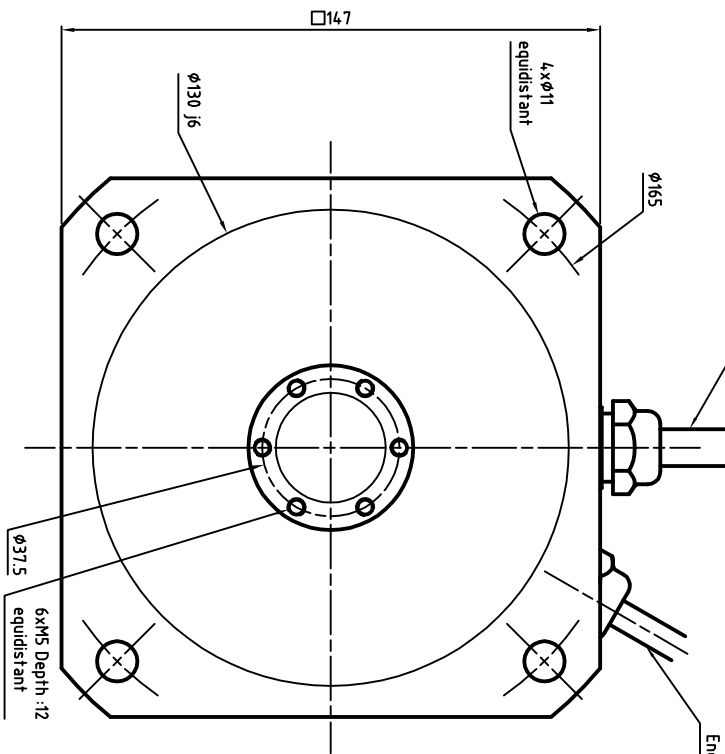

Power cable diameter and section depends on rated current
 U : Phase 1
 V : Phase 2
 W : Phase 3
 Green/Yellow : Ground

ENCODER SIGNAL COLORS

Wires colors	ERN180	ECN113
White	0V	Up
Brown	Up	0V
Green	A+	A+
Yellow	A-	A-
Pink	B-	B-
Grey	B+	B+
Blue	R+	DATA+
Red	R-	DATA-
Black	Thermal	CLOCK+
Violet	Thermal	CLOCK-
Grey/Pink	N/A	Thermal
Red/Blue	N/A	Thermal