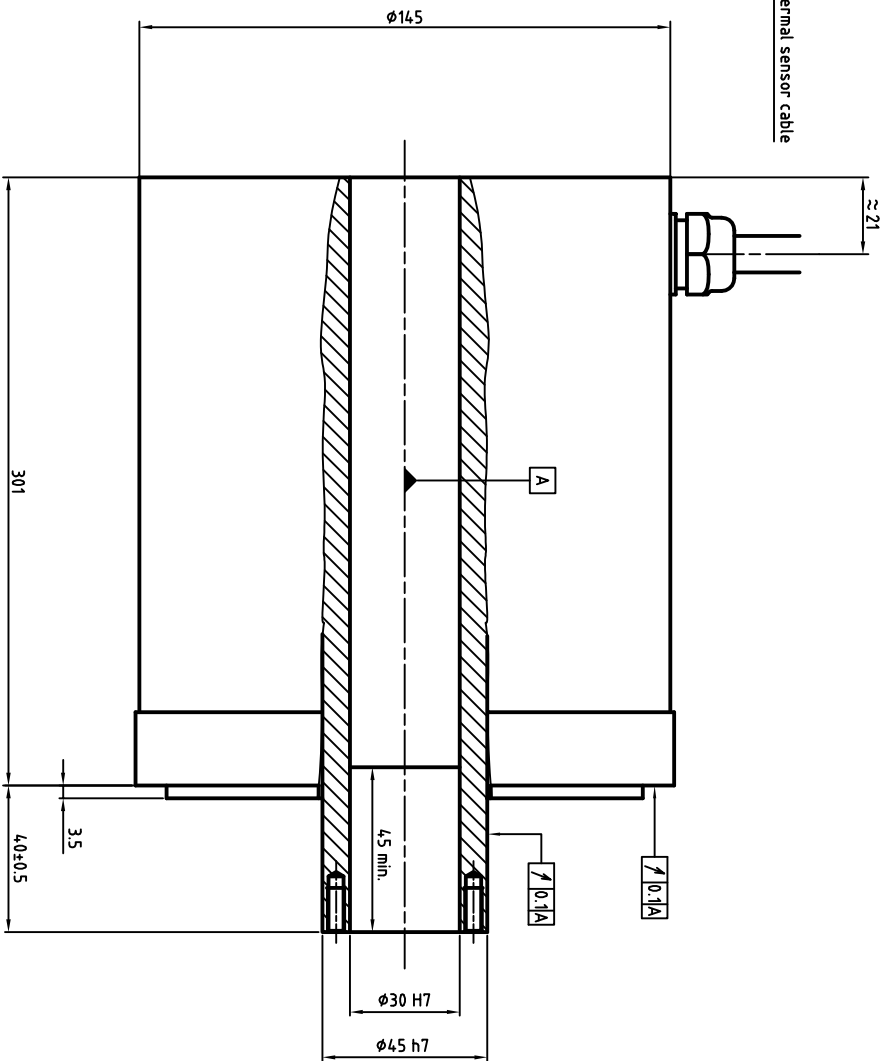

Power cable diameter and section depends on rated current
 U : Phase 1
 V : Phase 2
 W : Phase 3
 Green/Yellow : Ground

ENCODER SIGNAL COLORS

Wires colors	ERN180	ECN113
White	0V	Up
Brown	Up	0V
Green	A+	A+
Yellow	A-	A-
Pink	B-	B-
Grey	B+	B+
Blue	R+	DATA+
Red	R-	DATA-
Black	Thermal	CLOCK+
Violet	Thermal	CLOCK-
Grey/Pink	N/A	Thermal
Red/Blue	N/A	Thermal